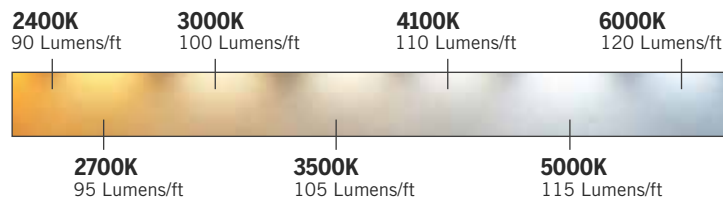

LUMEN FLEXX™
1.5 WATT LED TAPE LIGHT

Liteco LF1.5W IP20 is a low brightness architectural LED tape light solution for indoor under cabinet, shelves, stairs, cove lighting, or for ambiance lighting. LF1.5W is 95 CRI guaranteed with the highest color quality and pre-applied 3M VHB to make sure your tape light is secured for 50,000 hours

SPECIFICATION

COLOR TEMPERATURES:	2400K, 2700K, 3000K, 3500K, 4100K, 5000K, 6000K
INPUT POWER:	12V DC or 24V DC
LED LAMP LIFE:	50,000 Hours
LIGHT DISTRIBUTION:	120 degrees
DIMMABLE OPTIONS:	MLV, 0-10V, ELV
WARRANTY:	5 years
WATTAGE:	1.5 Watts/ft
LUMEN OUTPUT:	90-120 Lumen/ft 95 CRI
ORDERING LENGTH:	16' ft , 100' ft, Custom Cuts
MAX RUN:	12V (32 ft) 24V (65 ft)
CUT FIELD LENGTHS:	12V (Every 2") 24V (Every 4")

RATINGS

Product Model Number

Job Name / Location

Type, Quote

COLOR TEMPERATURE

FEATURES

- ✓ Outstanding Color rendering of 95+ CRI
- ✓ UL Approved with Cuttable Field Section
- ✓ California JA8 Title 24 approved
- ✓ Pre-applied adhesive 3M VHB Tape light
- ✓ Architectural lighting
- ✓ 3 oz of copper in tape light for constant voltage

ORDERING GUIDE

EXAMPLE: LF1.5W30K24V16FT-IP20

MODEL:	LF1.5W	LF1.5W
COLOR		24K (2400K) / 27K (2700K) / 30K(3000K) / 35K (3500K)
TEMP:		41K (4100K) / 50K (5000K) / 60K (6000K)
VOLTAGE:	24V	12V/24V
LENGTH:		16ft / 100ft / Custom Length (___")
RATING:	IP20	IP20 Indoor