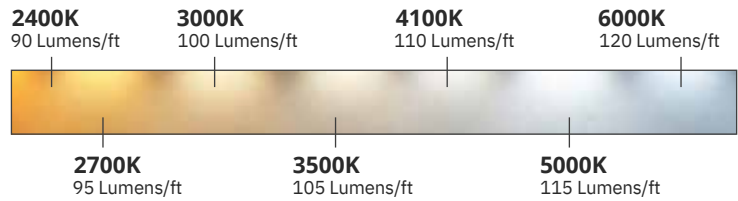

SPECIFICATION

COLOR TEMPERATURES: 2400K, 2700K, 3000K, 3500K, 4100K, 5000K, 6000K

INPUT POWER: 12V DC or 24V DC

LED LAMP LIFE: 50,000 Hours

LIGHT DISTRIBUTION: 120 degrees

DIMMABLE OPTIONS: MLV, 0-10V, ELV

WARRANTY: 5 years

WATTAGE: 1.5 Watts/ft

LUMEN OUTPUT: 90-120 Lumen/ft 95 CRI

ORDERING LENGTH: 16' ft, 100' ft, Custom Cut

MAX RUN: 12V (32 ft) 24V (64ft)

CUT FIELD LENGTHS: 12V (Every 2") 24V (Every 4")

W.39IN (10MM)

RATINGS

Product Model Number

Job Name / Location

Type, Quote

COLOR TEMPERATURE

FEATURES

- ✓ Outstanding Color rendering of 95+ CRI
- ✓ UL Approved with Cuttable Field Section
- ✓ California JA8 Title 24 approved
- ✓ Architectural lighting
- ✓ 3/32 oz of copper in tape light for constant voltage

ORDERING GUIDE

EXAMPLE: LF1.5W30K24V16FT-IP67

MODEL:	LF1.5W	LF1.5W
COLOR		24K (2400K) / 27K (2700K) / 30K (3000K) / 35K (3500K)
TEMP:		41K (4100K) / 50K (5000K) / 60K (6000K)
VOLTAGE:	24V	12 / 24V
LENGTH:		16ft / 100ft / Custom Length (___")
RATING:	IP67	IP67 (outdoor)