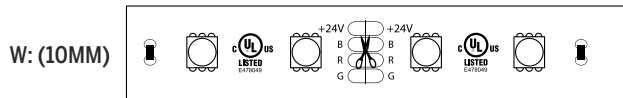

LUMEN FLEXX™
4.5 WATT RGB LED TAPE LIGHT

Liteco LF4.5RGB IP20 is a high brightness architectural LED tape light solution for indoor under cabinet, shelves, stairs, cove lighting, or for ambiance lighting, with our RGB tape light you can select 16 million color combinations, from our color chart. LF4.5RGB is 95 CRI guaranteed with the highest color quality and pre-applied 3M VHB to make sure your tape light is secured for 50,000 hours.

SPECIFICATION

COLOR TEMPERATURES:	RGB(Red, Green, Blue) 16 Million Color Combinations
INPUT POWER:	12V DC or 24V DC
LED LAMP LIFE:	50,000 Hours
LIGHT DISTRIBUTION:	120 degrees
DIMMABLE OPTIONS:	DMX controller, Bluetooth, WiFi, RF controller
WARRANTY:	5 years
WATTAGE:	4.5 Watts/ft
LUMEN OUTPUT:	300 Lumen/ft 95 CRI
ORDERING LENGTH:	16' ft , 100' ft, Custom Cuts
MAX RUN:	12V (16 ft) 24V (32 ft)
CUT FIELD LENGTHS:	12V(Every 2") 24V (Every 4")

ORDERING GUIDE

EXAMPLE: LF4.5WRGB24V16FT-IP20

MODEL:	LF4.5W	LF4.5W
COLOR		RGB (Red, Green, Blue)
TEMP:		
VOLTAGE:		12V /24V
LENGTH:		16ft / 100ft / Custom Length (___")
RATING:	IP20	IP20 Indoor