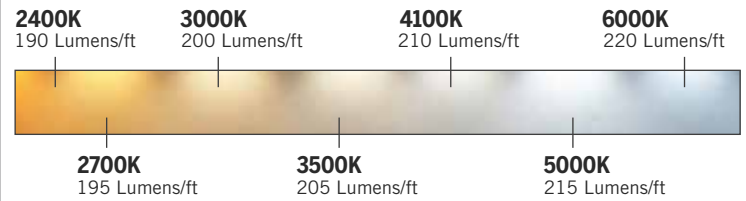

LUMEN FLEXX™
3 WATT LED TAPE LIGHT

Liteco LF3W IP20 is a medium brightness architectural LED tape light solution for indoor under cabinet, shelves, stairs, cove lighting, or for ambiance lighting. LF3W is 95 CRI guaranteed with the highest color quality and pre-applied 3M VHB to make sure your tape light is secured for 50,000 hours.

SPECIFICATION

COLOR TEMPERATURES:	2400K, 2700K, 3000K, 3500K, 4100K, 5000K, 6000K
INPUT POWER:	12V DC or 24V DC
LED LAMP LIFE:	50,000 Hours
LIGHT DISTRIBUTION:	120 degrees
DIMMABLE OPTIONS:	MLV, 0-10V, ELV
WARRANTY:	5 years
WATTAGE:	3 Watts/ft
LUMEN OUTPUT:	190 - 210 Lumen/ft 95 CRI
ORDERING LENGTH:	16' ft , 100' ft, Custom Cuts
MAX RUN:	12V (24 ft) 24V (48 ft)
CUT FIELD LENGTHS:	12V(Every 1") 24V (Every 2')

RATINGS

Product Model Number

Job Name / Location

Type, Quote

COLOR TEMPERATURE

FEATURES

- ✓ Outstanding Color rendering of 95+ CRI
- ✓ UL Approved with Cuttable Field Section
- ✓ California JA8 Title 24 approved
- ✓ Pre-applied adhesive 3M VHB Tape light
- ✓ Architectural lighting
- ✓ 3 oz of copper in tape light for constant voltage

ORDERING GUIDE

EXAMPLE: LF3W30K24V16FT-IP20

MODEL:	LF3W	LF3W
COLOR		24K (2400K) / 27K (2700K) / 30K(3000K) / 35K (3500K)
TEMP:		41K (4100K) / 50K (5000K) / 60K (6000K)
VOLTAGE:	24V	12V/24V
LENGTH:		16ft / 100ft / Custom Length (___")
RATING:	IP20	IP20 Indoor