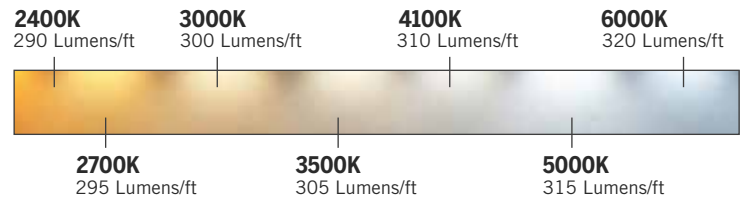

**LUMEN FLEXX™**  
4.5 WATT LED TAPE LIGHT

Liteco LF4.5W IP20 is a high brightness architectural LED tape light solution for indoor under cabinet, shelves, stairs, cove lighting, or for ambient lighting. LF4.5W are 95 CRI guaranteed with the highest color quality and pre-applied 3M VHB to make sure your tape light is secured for 50,000 hours.

**SPECIFICATION**

<b>COLOR TEMPERATURES:</b>	2400K, 2700K, 3000K, 3500K, 4100K, 5000K, 6000K
<b>INPUT POWER:</b>	12V DC or 24V DC
<b>LED LAMP LIFE:</b>	50,000 Hours
<b>LIGHT DISTRIBUTION:</b>	120 degrees
<b>DIMMABLE OPTIONS:</b>	MLV, 0-10V, ELV
<b>WARRANTY:</b>	5 years
<b>WATTAGE:</b>	4.5 Watts/ft
<b>LUMEN OUTPUT:</b>	290 - 320 Lumen/ft 95 CRI
<b>ORDERING LENGTH:</b>	16' ft , 100' ft, Custom Cuts
<b>MAX RUN:</b>	12V (16 ft) 24 (32 ft)
<b>CUT FIELD LENGTHS:</b>	12V (Every 2") 24V (Every 4")

**RATINGS**

Product Model Number

Job Name / Location

Type, Quote

**COLOR TEMPERATURE**

**FEATURES**

- ✓ Outstanding Color rendering of 95+ CRI
- ✓ UL Approved with Cuttable Field Section
- ✓ California JA8 Title 24 approved
- ✓ Pre-applied adhesive 3M VHB Tape light
- ✓ Architectural lighting
- ✓ 3 oz of copper in tape light for constant voltage

**ORDERING GUIDE**

EXAMPLE: LF4.5W30K24V16FT-IP20

<b>MODEL:</b>	<b>LF4.5W</b>	LF4.5W
<b>COLOR</b>		24K (2400K) / 27K (2700K) / 30K(3000K) / 35K (3500K)
<b>TEMP:</b>		41K (4100K) / 50K (5000K) / 60K (6000K)
<b>VOLTAGE:</b>	<b>24V</b>	12V/24V
<b>LENGTH:</b>		16ft / 100ft / Custom Length (___")
<b>RATING:</b>	<b>IP20</b>	IP20 Indoor