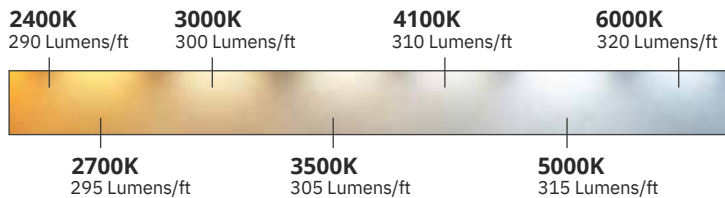

COLOR TEMPERATURE

FEATURES

- ✓ Outstanding Color rendering of 95+ CRI
- ✓ UL Approved with Cuttable Field Section
- ✓ California JA8 Title 24 approved
- ✓ Architectural lighting
- ✓ 3 oz of copper in tape light for constant voltage

ORDERING GUIDE

EXAMPLE: LF4.5W30K24V16FT-IP67

MODEL:	LF4.5W	LF4.5W
COLOR		24K (2400K) / 27K (2700K) / 30K (3000K) / 35K (3500K)
TEMP:		41K (4100K) / 50K (5000K) / 60K (6000K)
VOLTAGE:	24V	12 / 24V
LENGTH:		16ft / 100ft / Custom Length (___")
RATING:	IP67	IP67 (outdoor)