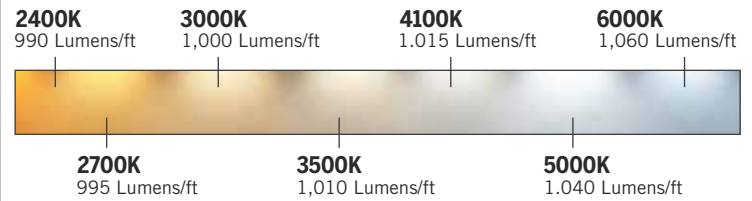

LUMEN FLEXX™
4.5 WATT LED TAPE LIGHT

Liteco LF4.5WHP IP20 is our high power, high lumen led tape light architectural LED tape light solution for indoor under cabinet, shelves, stairs, cove lighting, or for ambiance lighting, high lumen tape light to use for commercial offices, school library. LF4.5WHP is 95 CRI guaranteed with the best color quality and pre-applied 3M VHB to make sure your tape light is secured for 50,000 hours.

SPECIFICATION

COLOR TEMPERATURES:	2400K, 2700K, 3000K, 3500K, 4100K, 5000K, 6000K
INPUT POWER:	24V DC
LED LAMP LIFE:	50,000 Hours
LIGHT DISTRIBUTION:	120 degrees
DIMMABLE OPTIONS:	MLV, 0-10V, ELV
WARRANTY:	5 years
WATTAGE:	4.5 Watts/ft
LUMEN OUTPUT:	990 – 1,040 Lumen/ft 95 CRI
ORDERING LENGTH:	16' ft , 100' ft, Custom Cuts
MAX RUN:	24V (9 ft)
CUT FIELD LENGTHS:	24V (Every 4")

RATINGS

Product Model Number

Job Name / Location

Type, Quote

COLOR TEMPERATURE

FEATURES

- ✓ Outstanding Color rendering of 95+ CRI
- ✓ UL Approved with Cuttable Field Section
- ✓ California JA8 Title 24 approved
- ✓ Pre-applied adhesive 3M VHB Tape light
- ✓ Architectural lighting
- ✓ 4 oz of copper in tape light for constant voltage
- ✓ Highest Lumen Tape light

ORDERING GUIDE

EXAMPLE: LF4.5WHP30K24V16FT-IP20

MODEL:	LF4.5WHP	LF4.5WHP
COLOR		24K (2400K) / 27K (2700K) / 30K(3000K) / 35K (3500K)
TEMP:		41K (4100K) / 50K (5000K) / 60K (6000K)
VOLTAGE:	24V	24V
LENGTH:		16ft / 100ft / Custom Length (___")
RATING:	IP20	IP20 Indoor