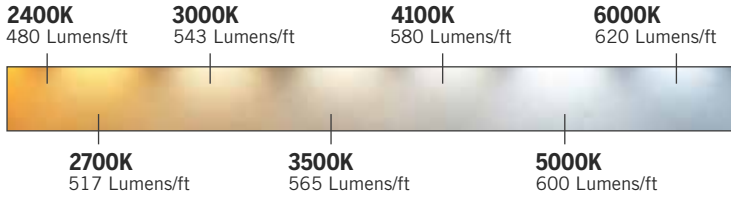

LUMEN FLEXX™
6 WATT IP67 LED STRIP LIGHT

Liteco LF6WSL IP67 is a high brightness architectural LED strip light for outdoor step lights, garden light, bathroom mirror lights, or any other wet location area. The LF6SL is 95 CRI guaranteed with the highest color quality and silicon casing to protect from water and moisture.

SPECIFICATION

COLOR TEMPERATURES:	2400K, 2700K, 3000K, 3500K, 4100K, 5000K, 6000K
INPUT POWER:	24V DC
LED LAMP LIFE:	50,000 Hours
LIGHT DISTRIBUTION:	120 degrees
DIMMABLE OPTIONS:	MLV, 0-10V, ELV
WARRANTY:	5 years
WATTAGE:	6 Watts/ft
LUMEN OUTPUT:	480-620 Lumens
ORDERING LENGTH:	16' ft, 100' ft, Custom Cut
MAX RUN:	24V (16 ft)
CUT FIELD LENGTHS:	24V (Every 1")

RATINGS

Product Model Number

Job Name / Location

Type, Quote

COLOR TEMPERATURE

FEATURES

- ✓ Outstanding Color rendering of 95+ CRI
- ✓ UL Approved with Cuttable Field Section
- ✓ California JA8 Title 24 approved
- ✓ Architectural lighting
- ✓ 3 oz of copper in tape light for constant voltage

ORDERING GUIDE

EXAMPLE: LF6WSL30K24V16FT-IP67

MODEL:	LF6WSL	LF6WSL
COLOR		24K (2400K) / 27K (2700K) / 30K (3000K) / 35K (3500K)
TEMP:		41K (4100K) / 50K (5000K) / 60K (6000K)
VOLTAGE:	24V	24V
LENGTH:		16ft / 100ft / Custom Length (___")
RATING:	IP67	IP67 (outdoor)