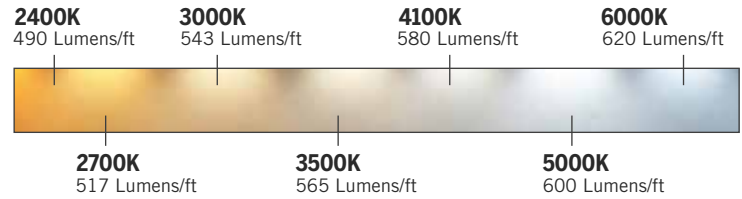

**LUMEN FLEXX™**  
**6 WATT DOUBLE LINE LED TAPE LIGHT**

Liteco LF6DL IP20 is an ultra brightness architectural LED tape light solution for indoor under cabinet, shelves, stairs, cove lighting, or for ambiance lighting. LF6DL is 95 CRI guaranteed with the highest color quality and pre-applied 3M VHB to make sure your tape light is secured for 50,000 hours.

**SPECIFICATION**

<b>COLOR TEMPERATURES:</b>	2400K, 2700K, 3000K, 3500K, 4100K, 5000K, 6000K
<b>INPUT POWER:</b>	24V DC
<b>LED LAMP LIFE:</b>	50,000 Hours
<b>LIGHT DISTRIBUTION:</b>	120 degrees
<b>DIMMABLE OPTIONS:</b>	MLV, 0-10V, ELV
<b>WARRANTY:</b>	5 years
<b>WATTAGE:</b>	6 Watts/ft
<b>LUMEN OUTPUT:</b>	490 - 620 Lumen/ft 95 CRI
<b>ORDERING LENGTH:</b>	16' ft , 100' ft, Custom Cuts
<b>MAX RUN:</b>	24V (16 ft)
<b>CUT FIELD LENGTHS:</b>	24V (Every 1")

**RATINGS**

Product Model Number

Job Name / Location

Type, Quote

**COLOR TEMPERATURE**

**FEATURES**

- ✓ Outstanding Color rendering of 95+ CRI
- ✓ UL Approved with Cuttable Field Section
- ✓ California JA8 Title 24 approved
- ✓ Pre-applied adhesive 3M VHB Tape light
- ✓ Architectural lighting
- ✓ 3 oz of copper in tape light for constant voltage

**ORDERING GUIDE**

EXAMPLE: LF6WDL30K24V16FT-IP20

<b>MODEL:</b>	<b>LF6WDL</b>	LF6WDL
<b>COLOR</b>		24K (2400K) / 27K (2700K) / 30K(3000K) / 35K (3500K)
<b>TEMP:</b>		41K (4100K) / 50K (5000K) / 60K (6000K)
<b>VOLTAGE:</b>	<b>24V</b>	24V
<b>LENGTH:</b>		16ft / 100ft / Custom Length (___")
<b>RATING:</b>	<b>IP20</b>	IP20 Indoor