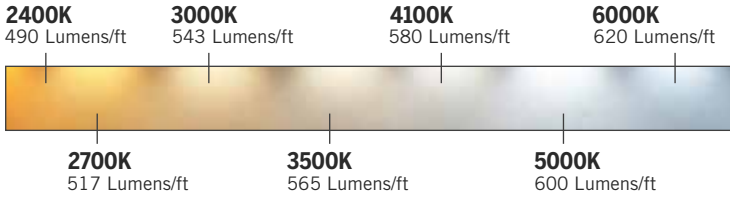

LUMEN FLEXX™
6 WATT SINGLE LINE LED TAPE LIGHT

Liteco LF6SL IP20 is an ultra brightness architectural LED tape light solution for indoor under cabinet, shelves, stairs, cove lighting, or for ambiance lighting. LF6SL is 95 CRI guaranteed with the highest color quality and pre-applied 3M VHB to make sure your tape light is secured for 50,000 hours.

SPECIFICATION

COLOR TEMPERATURES:	2400K, 2700K, 3000K, 3500K, 4100K, 5000K, 6000K
INPUT POWER:	24V DC
LED LAMP LIFE:	50,000 Hours
LIGHT DISTRIBUTION:	120 degrees
DIMMABLE OPTIONS:	MLV, 0-10V, ELV
WARRANTY:	5 years
WATTAGE:	6 Watts/ft
LUMEN OUTPUT:	490 - 620 Lumen/ft 95 CRI
ORDERING LENGTH:	16' ft , 100' ft, Custom Cuts
MAX RUN:	24V (16 ft)
CUT FIELD LENGTHS:	24V (Every 1")

RATINGS

Product Model Number

Job Name / Location

Type, Quote

COLOR TEMPERATURE

FEATURES

- ✓ Outstanding Color rendering of 95+ CRI
- ✓ UL Approved with Cuttable Field Section
- ✓ California JA8 Title 24 approved
- ✓ Pre-applied adhesive 3M VHB Tape light
- ✓ Architectural lighting
- ✓ 3 oz of copper in tape light for constant voltage

ORDERING GUIDE

EXAMPLE: LF6SL30K24V16FT-IP20

MODEL:	<input type="text" value="LF6SL"/>	LF6SL
COLOR	<input type="text"/>	24K (2400K) / 27K (2700K) / 30K(3000K) / 35K (3500K)
TEMP:	<input type="text"/>	41K (4100K) / 50K (5000K) / 60K (6000K)
VOLTAGE:	<input type="text" value="24V"/>	24V
LENGTH:	<input type="text"/>	16ft / 100ft / Custom Length (___")
RATING:	<input type="text" value="IP20"/>	IP20 Indoor