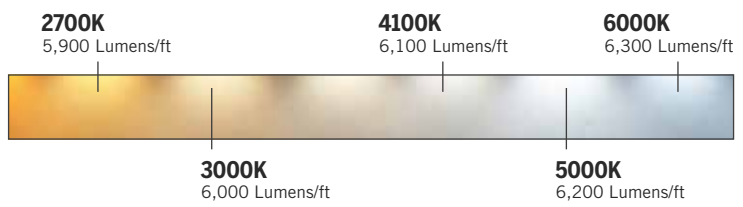

COLOR TEMPERATURE

FEATURES

- ✓ Outstanding Color rendering of 95+ CRI
- ✓ UL Approved with Cutting field section
- ✓ California JA8 Title 24 approved
- ✓ Architectural lighting
- ✓ 4 oz of copper in LED Light Sheet for constant voltage
- ✓ Connect up to 4 sheets

ORDERING GUIDE

EXAMPLE: LFS30K24V60W-IP20

MODEL:	LFS	LFS
COLOR	____	27K (2700K) / 30K(3000K) / 41K (4100K) / 50K (5000K)
TEMP:		60K (6000K)
VOLTAGE:	24V	24V
WATTAGE:	60W	60W (60 Watts)
RATING:	IP20	IP20 Indoor