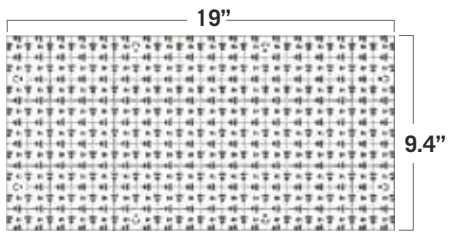

## LUMEN FLEXX LED SHEET™ 60 WATT LED SHEET

Liteco LFS60 60 Watt LED Sheet is a thick sheet with LED Chips and cut fields to help you cut and create any design. Ideally to be used behind translucent material or onyx to give a clear even light.

### SPECIFICATION

<b>COLOR TEMPERATURES:</b>	2700K, 3000K, 4100K, 5000K, 6000K
<b>INPUT POWER:</b>	24V DC
<b>LED LAMP LIFE:</b>	50,000 Hours
<b>LIGHT DISTRIBUTION:</b>	120 degrees
<b>DIMMABLE OPTIONS:</b>	MLV, 0-10V, ELV
<b>WARRANTY:</b>	5 years
<b>WATTAGE:</b>	60 Watt /Sheet
<b>LUMEN OUTPUT:</b>	5,900-6,300 Lumens /sheet 95 CRI
<b>PRODUCT SIZE:</b>	19"W x 9.4"H x .025"D
<b>CUT FIELD LENGTHS:</b>	.78"

### DIMENSION: