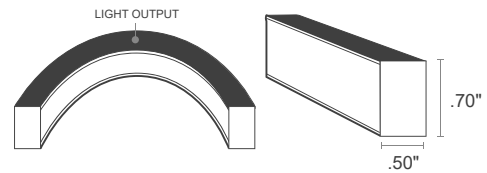

SPECIFICATION

COLOR TEMPERATURES:	1800K, 2400K, 2700K, 3000K, 3500K, 4100K, 5000K, 6000K
INPUT POWER:	24V DC
LED LAMP LIFE:	50,000 Hours
LIGHT DISTRIBUTION:	160 degrees
DIMMABLE OPTIONS:	Incandescent, MLV, and 0-10V, Electronic
WARRANTY:	5 years
WATTAGE:	4.5 Watts/ft
LUMEN OUTPUT:	280-320 Lumen/ft 95 CRI
ORDERING LENGTH:	16'ft/ 100'ft/ Custom Cuts
MAX RUN:	24V (32 ft)
CUT FIELD LENGTHS:	24V (Every 4")

RATINGS

Product Model Number

Job Name / Location

Type, Quote

COLOR TEMPERATURE

STANDARD DIMENSION

FEATURES

- ✓ Outstanding Color rendering of 95+ CRI
- ✓ UL Approved with Cutting field section
- ✓ California title 24 approved
- ✓ No dark spots
- ✓ Architectural Lighting
- ✓ 3 oz of copper in tape light for constant voltage

ORDERING GUIDE

EXAMPLE: LFN4.5W30K24V16FT-IP67

MODEL:	LFN4.5W	LFN4.5W
COLOR	<input type="text"/>	18k (1800K) / 24K (2400K) / 27K (2700K) / 30K(3000K) 35K
TEMP:	<input type="text"/>	(3500K) / 41K (4100K) / 50K (5000K) / 60K (6000K)
VOLTAGE:	24V	24V
LENGTH:	<input type="text"/>	16ft / 100ft / Custom Length (___")
RATING:	IP67	IP67 (Outdoor)