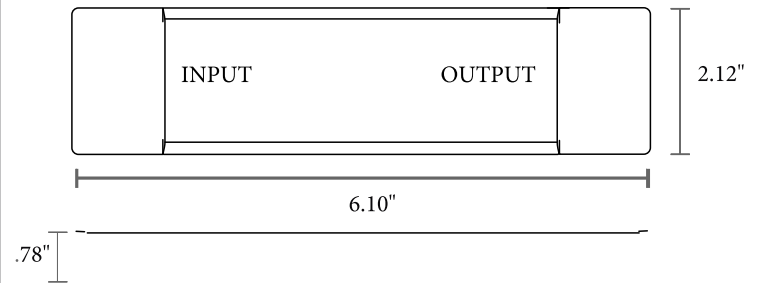

DIMENSIONS

ORDERING GUIDE

EXAMPLE: LP-T-24V-24W

MODEL:	LPT	LPT
VOLTAGE:	12	12 (12V) / 24 (24V)
WATTAGE:	24	24 (24 watts)