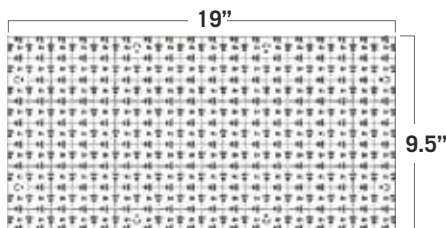

DIMENSION: