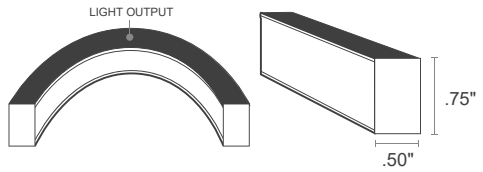

### SPECIFICATION

<b>COLOR TEMPERATURES:</b>	RGB (Red, Green, Blue)
<b>INPUT POWER:</b>	24V DC
<b>LED LAMP LIFE:</b>	50,000 Hours
<b>LIGHT DISTRIBUTION:</b>	160 degrees
<b>DIMMABLE OPTIONS:</b>	DMX Controller, Bluetooth, Wi-Fi, RF Controller
<b>WARRANTY:</b>	5 years
<b>WATTAGE:</b>	4.5 Watts/ft
<b>LUMEN OUTPUT:</b>	280-320 Lumen/ft 95 CRI
<b>ORDERING LENGTH:</b>	16'ft/100'ft/ Custom Cuts
<b>MAX RUN:</b>	24V (32 ft)
<b>CUT FIELD LENGTHS:</b>	24V (Every 4")

### DIMENSION