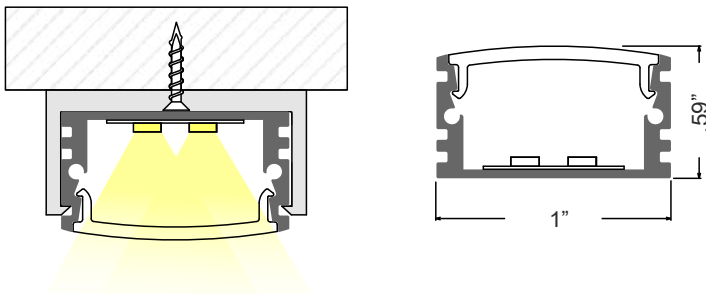

ALUME CHANNELS™ SERIES 700

Liteco Alume Channel Series 700 is a Wide Aluminum Channel for Tape light from 6mm-19mm . Perfect to use for under cabinet, cove, closet, and other areas for linear LED usage. Our channels help to distribute tape light work as a heat sink, also protect the tape light.

SPECIFICATION

LENGTH:	4 Ft, 8 Ft or Custom Length
LENS OPTION:	Frosted, Milky, Clear
DIMENSION:	W: 1" H: 0.59"
LED TAPE FITTINGS:	6mm - 15mm

*Tape light not included

DIMENSIONS

Product Model Number

Job Name / Location

Type, Quote

FEATURES

- ✓ Anodized Aluminum
- ✓ Easy snap on lens to channel
- ✓ Heat sink for tape light
- ✓ Architectural Grade Aluminum Channel
- ✓ Diffuses and protects LED tape light

ORDERING GUIDE

EXAMPLE: ALUME-WC-700-8'-FR

MODEL:	ALUME	ALUME
DESIGN	WC	WC (Wide Channel)
SERIES:	700	700
LENGTH:		4'Ft / 8' Ft / Custom Length__"
LENS:		FR (Frosted) / MKY (Milky) / CL (Clear)