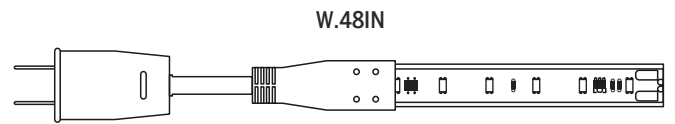

SPECIFICATION

COLOR TEMPERATURES:	2700K, 3000K, 4100K,
INPUT POWER:	120 Volt
LED LAMP LIFE:	50,000 Hours
LIGHT DISTRIBUTION:	120 degrees
DIMMABLE OPTIONS:	ELV
WARRANTY:	5 years
WATTAGE:	4.5 Watts/ft
LUMEN OUTPUT:	430-480 Lumen/ft 95 CRI
ORDERING LENGTH:	100' ft, Custom Cut
MAX RUN:	164' Ft
CUT FIELD LENGTHS:	Every 4"

FEATURES

- ✓ Outstanding Color rendering of 95+ CRI
- ✓ UL Approved with Cuttable Field Section
- ✓ California JA8 Title 24 approved
- ✓ 6 oz of copper in strip light for constant Voltage

RATINGS

Product Model Number

Job Name / Location

Type, Quote

COLOR TEMPERATURE

120V CONNECTOR

BRACKET

ORDERING GUIDE

EXAMPLE: LF4.5W30K120V100FT-IP67

MODEL:	LF4.5W120VHP	LF4.5W120VHP
COLOR	<input type="text"/>	27K (2700K) / 30K (3000K) / 41K (4100K)
TEMP:		
VOLTAGE:	120V	120V
LENGTH:	<input type="text"/>	100ft / Custom Length (___")
RATING:	IP67	IP67 (outdoor)