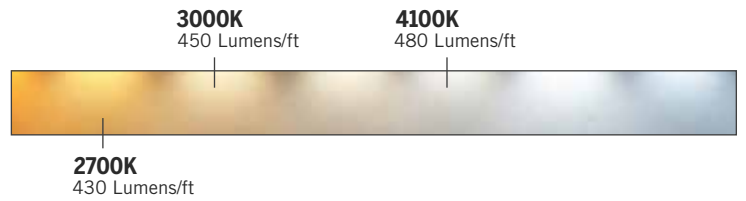

SPECIFICATION

COLOR TEMPERATURES:	2700K, 3000K, 4100K,
INPUT POWER:	120 Volt
LED LAMP LIFE:	50,000 Hours
LIGHT DISTRIBUTION:	120 degrees
DIMMABLE OPTIONS:	ELV
WARRANTY:	5 years
WATTAGE:	4.5 Watts/ft
LUMEN OUTPUT:	430-480 Lumen/ft 95 CRI
ORDERING LENGTH:	100' ft, Custom Cut
MAX RUN:	164' Ft
CUT FIELD LENGTHS:	Every 4"

FEATURES

- ✓ Outstanding Color rendering of 95+ CRI
- ✓ UL Approved with Cuttable Field Section
- ✓ California JA8 Title 24 approved
- ✓ 6 oz of copper in strip light for constant Voltage

RATINGS

Product Model Number

Job Name / Location

Type, Quote

COLOR TEMPERATURE

120V CONNECTOR

BRACKET

ORDERING GUIDE

EXAMPLE: LF4.5W30K120V100FT-IP67

MODEL:	LF4.5W120VHP	LF4.5W120VHP
COLOR	<input type="text"/>	27K (2700K) / 30K (3000K) / 41K (4100K)
TEMP:		
VOLTAGE:	120V	120V
LENGTH:	<input type="text"/>	100ft / Custom Length (___")
RATING:	IP67	IP67 (outdoor)