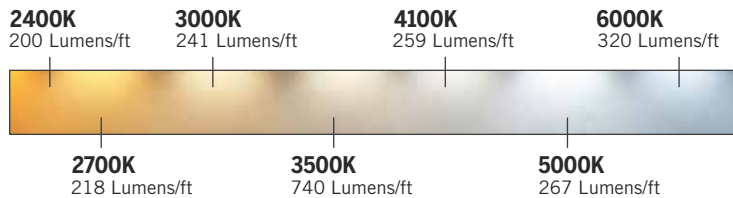

LUMEN FLEXX DOT FREE™

4MM LED TAPE LIGHT

Liteco LFCOB4M IP20 is a medium brightness architectural LED tape light solution for indoor under cabinet, shelves, stairs, cove lighting, or for ambiance lighting. LFCOB4M is 95 CRI guaranteed with the best color quality and pre-applied 3M VHB to make sure your tape light is secured for 50,000 hours.

SPECIFICATION

COLOR TEMPERATURES:	2400K,2700K, 3000K, 3500K,4100K,5000K,6000K
INPUT POWER:	24V DC
LED LAMP LIFE:	50,000 Hours
LIGHT DISTRIBUTION:	160 degrees
DIMMABLE OPTIONS:	Incandescent, MLV, and 0-10V, Electronic
WARRANTY:	5 years
WATTAGE:	3 Watts/ft
LUMEN OUTPUT:	Output: 200-320 Lumen /ft 95 CRI
ORDERING LENGTH:	16' ft , 100' ft, Custom Cuts
MAX RUN:	24V (32 ft)
CUT FIELD LENGTHS:	24V (Every 4")

Width: 1/2"
Height: 3/4"

RATINGS

Product Model Number

Job Name / Location

Type, Quote

COLOR TEMPERATURE

FEATURES

- ✓ Outstanding Color rendering of 95+ CRI
- ✓ UL Approved with Cutting field section
- ✓ California title 24 approved
- ✓ No dark spots
- ✓ Architectural lighting
- ✓ 3 oz of copper in strip lighting for constant voltage

ORDERING GUIDE

EXAMPLE: LFN4.5W30K24V16FT-IP20

MODEL:	LFCOB4M	LFCOB4M
COLOR		24K (2400K) / 27K (2700K) / 30K(3000K) / 35K (3500K)
TEMP:		41K (4100K) / 50K (5000K) / 60K (6000K)
VOLTAGE:	24V	24V
LENGTH:		16ft / 100ft / Custom Length (___")
RATING:	IP20	IP20 (Indoor)