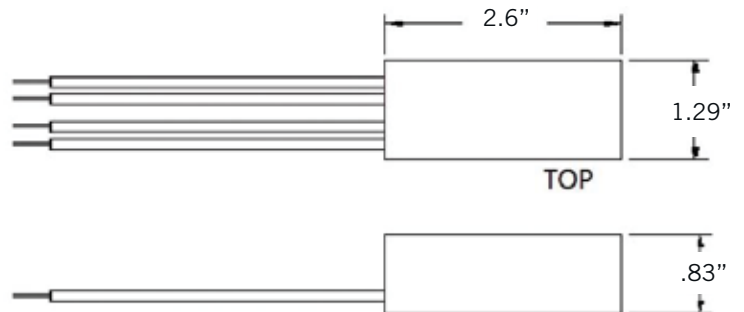

RATINGS

Product Model Number

Job Name / Location

Type, Quote

DIMENSIONS

ORDERING GUIDE

EXAMPLE: LP1260MD

MODEL:	LP	LP
VOLTAGE:		12 (12V) / 24 (24V)
WATTAGE:	60	60 (60 watts)
	MD	MD