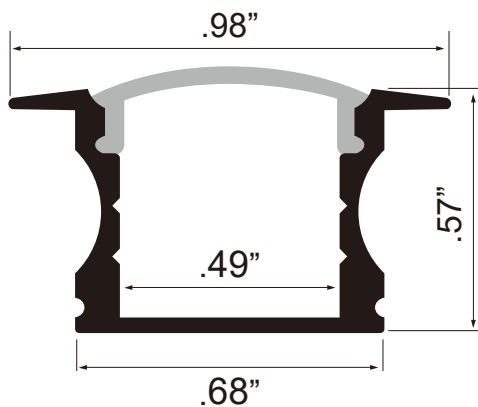

ALUME CHANNELS™

SERIES 310

Aluminum channel series 310 the deep recessed design of this channel allows LED tape lights to be set back from the surface, creating a subtle and stylish lighting effect. The channel can be installed in a wall, ceiling, under cabinet or other surface.

SPECIFICATION

LENGTH:	8 Ft
LENS OPTION:	Frosted
DIMENSION:	W: .68" Inches H: .57" Inches
LED TAPE FITTINGS:	4mm-12mm

DIMENSIONS

Product Model Number

Job Name / Location

Type, Quote

FEATURES

- ✓ Anodized Aluminum
- ✓ Easy snap on lens
- ✓ Heat sink for tape light
- ✓ Architectural Grade
- ✓ Diffuses and protects LED tape light

ORDERING GUIDE

EXAMPLE: ALUME-DRC-310-8FT-FR

MODEL:	ALUME	ALUME
DESIGN	WCC	WCC (Wide Corner Channel)
SERIES:	310	310
LENGTH:		8' Ft
LENS:		FR (Frosted)