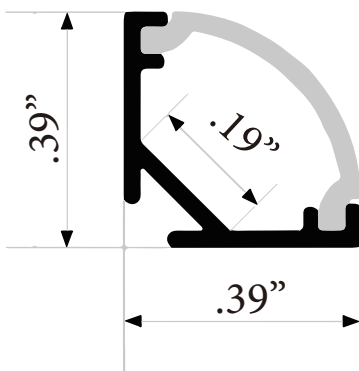

ALUME CHANNELS™

Series 510

Alume Channel Series 510 is our 10mm corner channel for LED tape light, is a small, triangle-shaped extruded aluminum housing designed to hold and protect

SPECIFICATION

LENGTH:	8 Ft
LENS OPTION:	Frosted
DIMENSION:	W: .39 Inches H: .39 Inches
LED TAPE FITTINGS:	4mm

DIMENSIONS

Product Model Number

Job Name / Location

Type, Quote

FEATURES

- ✓ Anodized Aluminum
- ✓ Easy snap on lens
- ✓ Heat sink for tape light
- ✓ Architectural Grade
- ✓ Diffuses and protects LED tape light

ORDERING GUIDE

EXAMPLE: ALUME-EWC-510-8FT-FR

MODEL:	ALUME	ALUME
DESIGN	EWC	EWC (Economy Wide Channel)
SERIES:	510	510
LENGTH:		8' Ft
LENS:		FR (Frosted)