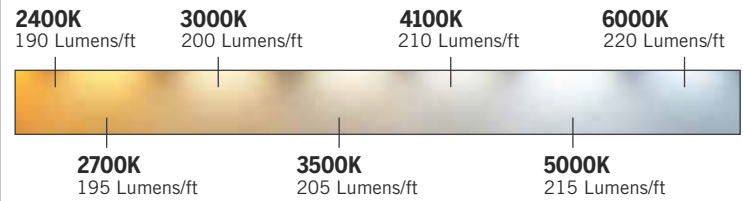

LUMEN FLEXX™
3 WATT LED TAPE LIGHT

Liteco LF3W IP20 is a medium brightness architectural LED tape light solution for indoor under cabinet, shelves, stairs, cove lighting, or for ambiance lighting. LF3W is 95 CRI guaranteed with the highest color quality and pre-applied 3M VHB to make sure your tape light is secured for 50,000 hours.

SPECIFICATION

COLOR TEMPERATURES:	2400K, 2700K, 3000K, 3500K, 4100K, 5000K, 6000K
INPUT POWER:	12V DC or 24V DC
LED LAMP LIFE:	50,000 Hours
LIGHT DISTRIBUTION:	120 degrees
DIMMABLE OPTIONS:	MLV, 0-10V, ELV
WARRANTY:	5 years
WATTAGE:	3 Watts/ft
LUMEN OUTPUT:	190 - 210 Lumen/ft 95 CRI
ORDERING LENGTH:	16' ft , 100' ft, Custom Cuts
MAX RUN:	12V (24 ft) 24V (48 ft)
CUT FIELD LENGTHS:	12V(Every 1") 24V (Every 2')

RATINGS

Product Model Number

Job Name / Location

Type, Quote

COLOR TEMPERATURE

FEATURES

- ✓ Outstanding Color rendering of 95+ CRI
- ✓ UL Approved with Cuttable Field Section
- ✓ California JA8 Title 24 approved
- ✓ Pre-applied adhesive 3M VHB Tape light
- ✓ Architectural lighting
- ✓ 3 oz of copper in tape light for constant voltage

ORDERING GUIDE

EXAMPLE: LF3W30K24V16FT-IP20

MODEL:	LF3W	LF3W
COLOR		24K (2400K) / 27K (2700K) / 30K(3000K) / 35K (3500K)
TEMP:		41K (4100K) / 50K (5000K) / 60K (6000K)
VOLTAGE:	24V	12V/24V
LENGTH:		16ft / 100ft / Custom Length (___")
RATING:	IP20	IP20 Indoor