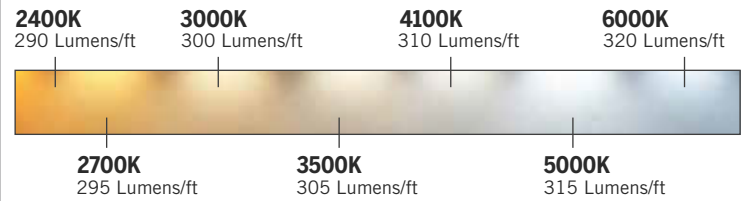

LUMEN FLEXX™
4.5 WATT LED TAPE LIGHT

Liteco LF4.5W IP20 is a high brightness architectural LED tape light solution for indoor under cabinet, shelves, stairs, cove lighting, or for ambient lighting. LF4.5W are 95 CRI guaranteed with the highest color quality and pre-applied 3M VHB to make sure your tape light is secured for 50,000 hours.

SPECIFICATION

COLOR TEMPERATURES:	2400K, 2700K, 3000K, 3500K, 4100K, 5000K, 6000K
INPUT POWER:	12V DC or 24V DC
LED LAMP LIFE:	50,000 Hours
LIGHT DISTRIBUTION:	120 degrees
DIMMABLE OPTIONS:	MLV, 0-10V, ELV
WARRANTY:	5 years
WATTAGE:	4.5 Watts/ft
LUMEN OUTPUT:	290 - 320 Lumen/ft 95 CRI
ORDERING LENGTH:	16' ft , 100' ft, Custom Cuts
MAX RUN:	12V (16 ft) 24 (32 ft)
CUT FIELD LENGTHS:	12V (Every 2") 24V (Every 4")

RATINGS

Product Model Number

Job Name / Location

Type, Quote

COLOR TEMPERATURE

FEATURES

- ✓ Outstanding Color rendering of 95+ CRI
- ✓ UL Approved with Cuttable Field Section
- ✓ California JA8 Title 24 approved
- ✓ Pre-applied adhesive 3M VHB Tape light
- ✓ Architectural lighting
- ✓ 3 oz of copper in tape light for constant voltage

ORDERING GUIDE

EXAMPLE: LF4.5W30K24V16FT-IP20

MODEL:	LF4.5W	LF4.5W
COLOR		24K (2400K) / 27K (2700K) / 30K(3000K) / 35K (3500K)
TEMP:		41K (4100K) / 50K (5000K) / 60K (6000K)
VOLTAGE:	24V	12V/24V
LENGTH:		16ft / 100ft / Custom Length (___")
RATING:	IP20	IP20 Indoor