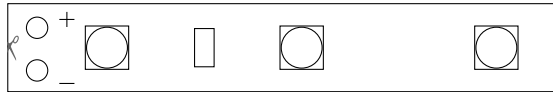

LUMEN FLEXX DOT FREE™
10MM RGBW LED TAPE LIGHT

Liteco LFCOB10MM RGBW IP20 is a high brightness architectural LED tape light solution for indoor under cabinet, shelves, stairs, cove lighting, or for ambiance lighting, with our RGB tape light you can select 16 million color combinations plus 3000K, from our color chart. LFCOB10MM RGB is 95 CRI guaranteed with the highest color quality and pre-applied 3M VHB to make sure your tape light is secured for 50,000 hours.

SPECIFICATION

COLOR TEMPERATURES:	RGBW (Red, Green, Blue, 3000K)
INPUT POWER:	24V DC
LED LAMP LIFE:	50,000 Hours
LIGHT DISTRIBUTION:	160 degrees
DIMMABLE OPTIONS:	DMX controller, Bluetooth, WiFi
WARRANTY:	5 years
WATTAGE:	4.5 Watts/ft
LUMEN OUTPUT:	Output: 423 Lumen /ft 95 CRI
ORDERING LENGTH:	16' ft or Custom Cuts
MAX RUN:	24V (32 ft)
CUT FIELD LENGTHS:	24V (Every 4")

Width: 39"
Height: .07"

RATINGS

Product Model Number

Job Name / Location

Type, Quote

COLOR TEMPERATURE

RGB COLOR SELECTION

3000K
423 Lumens/ft

FEATURES

- ✓ Outstanding Color rendering of 95+ CRI
- ✓ UL Approved with Cutting field section
- ✓ California title 24 approved
- ✓ No dark spots
- ✓ Architectural lighting
- ✓ 3 oz of copper in strip light for constant voltage

ORDERING GUIDE

EXAMPLE: LFCOB10M-RGBW-24V-16FT-IP20

MODEL:	LFCOB10M	LFCOB10M
COLOR	____	RGBW (Red, Green, Blue,) 3000K
TEMP:		
VOLTAGE:	24V	24V
LENGTH:	____	16ft / Custom Length (___")
RATING:	IP20	IP20 (Indoor)