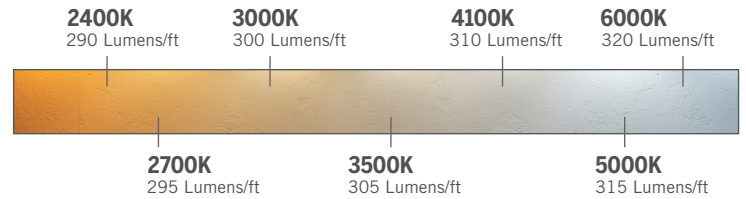

SPECIFICATION

COLOR TEMPERATURES:	2400K, 2700K, 3000K, 3500K, 4100K, 5000K, 6000K
INPUT POWER:	24V DC
LED LAMP LIFE:	50,000 Hours
LIGHT DISTRIBUTION:	120 degrees
DIMMABLE OPTIONS:	Incandescent, MLV, and 0-10V
WARRANTY:	5 years
WATTAGE:	3 Watts/ft
LUMEN OUTPUT:	290-320 Lumen /ft 95 CRI
ORDERING LENGTH:	16' ft, 100' ft, Custom Cuts
MAX RUN:	32 ft
CUT FIELD LENGTHS:	(Every 2")

W .47IN (12MM)

RATINGS

Product Model Number

Job Name / Location

Type, Quote

COLOR TEMPERATURE

FEATURES

- ✓ Outstanding Color rendering of 95+ CRI
- ✓ UL Approved with Cutting field section
- ✓ California JA8 Title 24 approved
- ✓ Conform to any Curve
- ✓ Architectural lighting
- ✓ 4 oz of copper in tape light for constant voltage

ORDERING GUIDE

EXAMPLE: LF3W3D-30K-24V16FT-IP20

MODEL:	<input type="text" value="LF3W3D"/>	LF3W3D
COLOR	<input type="text"/>	24K(2400K) / 27K(2700K) / 30K(3000K) / 35K(3500K)
TEMP:	<input type="text"/>	/ 41K(4100K) / 50K(5000K)
VOLTAGE:	<input type="text" value="24V"/>	24V
LENGTH:	<input type="text"/>	16ft Custom Length (___")
RATING:	<input type="text" value="IP67"/>	IP67(Indoor)