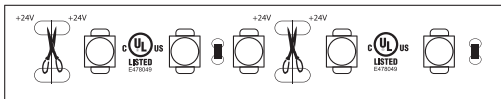

LUMEN FLEXX™ 3 WATT 3D LED TAPE LIGHT

Lumenflexx 3 watt 3D bendable LED strip is a versatile lighting solution suitable for profile ring lights, LED ring lights, and circle lights. It possesses a unique quality uncommon in regular strips - the ability to fold and flex in multiple directions, allowing for boundless lighting possibilities. These strips excel in applications requiring bends between 90 to 180 degrees and offer IP67 protection, making them adaptable for both indoor and outdoor settings. Our 3D bendable LED strip lights guarantee a distinctive and innovative lighting solution, enhancing the quality of your project.

SPECIFICATION

COLOR TEMPERATURES:	2400K, 2700K, 3000K, 3500K, 4100K, 5000K, 6000K
INPUT POWER:	24V DC
LED LAMP LIFE:	50,000 Hours
LIGHT DISTRIBUTION:	120 degrees
DIMMABLE OPTIONS:	Incandescent, MLV, and 0-10V
WARRANTY:	5 years
WATTAGE:	3 Watts/ft
LUMEN OUTPUT:	290-320 Lumen /ft 95 CRI
ORDERING LENGTH:	16' ft, 100' ft, Custom Cuts
MAX RUN:	32 ft
CUT FIELD LENGTHS:	(Every 2")

W .47IN (12MM)

RATINGS

Product Model Number

Job Name / Location

Type, Quote

COLOR TEMPERATURE

FEATURES

- ✓ Outstanding Color rendering of 95+ CRI
- ✓ UL Approved with Cutting field section
- ✓ California JA8 Title 24 approved
- ✓ Conform to any Curve
- ✓ Architectural lighting
- ✓ 4 oz of copper in tape light for constant voltage

ORDERING GUIDE

EXAMPLE: LF3W3D-30K-24V16FT-IP20

MODEL:	<input type="text" value="LF3W3D"/>	LF3W3D
COLOR	<input type="text"/>	24K(2400K) / 27K(2700K) / 30K(3000K) / 35K(3500K)
TEMP:	<input type="text"/>	/ 41K(4100K) / 50K(5000K)
VOLTAGE:	<input type="text" value="24V"/>	24V
LENGTH:	<input type="text"/>	16ft Custom Length (___")
RATING:	<input type="text" value="IP67"/>	IP67(Indoor)