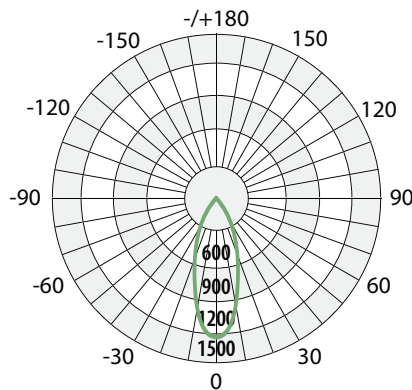

LUMEN FLEXX™
6 WATT OPTIC 10 DEGREE LED STRIP

The 24-volt LED linear strip, with its precision-designed 10-degree light emission, serves as an exceptional lighting solution. This innovative strip, meticulously engineered for optimal performance, projects a focused beam that elegantly washes the wall with a concentrated glow. Its low-voltage operation ensures energy efficiency while delivering a striking illumination that accentuates architectural features or creates ambient atmospheres. Whether utilized for highlighting artwork, adding a touch of drama to spaces, or illuminating specific areas with finesse, this LED linear strip stands as a beacon of versatile and targeted lighting, elevating any environment with its remarkable precision and efficiency.

SPECIFICATION

| | |
|----------------------------|------------------------------------|
| COLOR TEMPERATURES: | 2700K, 3000K, 4100K |
| INPUT POWER: | 24V DC |
| LED LAMP LIFE: | 50,000 Hours |
| LIGHT DISTRIBUTION: | 120 degrees |
| DIMMABLE OPTIONS: | MLV, 0-10V, LED, TRIAC, PWM |
| WARRANTY: | 5 years |
| WATTAGE: | 6 Watts/ft |
| LUMEN OUTPUT: | 420-480 Lumen /ft 95 CRI |
| ORDERING LENGTH: | 16'FT or Factory Custom Cut Length |
| MAX RUN: | 24V (33 ft) |
| CUT FIELD LENGTHS: | (Every 6") |

RATINGS

Product Model Number

Job Name / Location

Type, Quote

COLOR TEMPERATURE

FEATURES

- ✓ 95 CRI
- ✓ Precise Angle
- ✓ Anti glare Effect
- ✓ 4 oz of Copper
- ✓ Cuttable every 6"

PHOTOMETRICS

ORDERING GUIDE

EXAMPLE: LF6WOP30-27K-24V-16FT-IP67

| | | |
|-----------------|-------------------------------------|---|
| MODEL: | <input type="text" value="LF6WOP"/> | LF6WOP |
| COLOR | <input type="text"/> | 27K(2700K) / 30K(3000K) 41K(4100K) |
| TEMP: | | |
| VOLTAGE: | <input type="text" value="24V"/> | 24V |
| LENGTH: | <input type="text"/> | 16'ft, Factory Cutsom Cut Length (__") |
| RATING: | <input type="text" value="IP67"/> | IP67 |