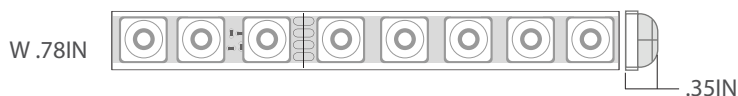

LUMEN FLEXX™
6 WATT OPTIC 10 DEGREE LED STRIP

The 24-volt LED linear strip, with its precision-designed 10-degree light emission, serves as an exceptional lighting solution. This innovative strip, meticulously engineered for optimal performance, projects a focused beam that elegantly washes the wall with a concentrated glow. Its low-voltage operation ensures energy efficiency while delivering a striking illumination that accentuates architectural features or creates ambient atmospheres. Whether utilized for highlighting artwork, adding a touch of drama to spaces, or illuminating specific areas with finesse, this LED linear strip stands as a beacon of versatile and targeted lighting, elevating any environment with its remarkable precision and efficiency.

SPECIFICATION

| | |
|----------------------------|------------------------------------|
| COLOR TEMPERATURES: | 2700K, 3000K, 4100K |
| INPUT POWER: | 24V DC |
| LED LAMP LIFE: | 50,000 Hours |
| LIGHT DISTRIBUTION: | 120 degrees |
| DIMMABLE OPTIONS: | MLV, 0-10V, LED, TRIAC, PWM |
| WARRANTY: | 5 years |
| WATTAGE: | 6 Watts/ft |
| LUMEN OUTPUT: | 420-480 Lumen /ft 95 CRI |
| ORDERING LENGTH: | 16'FT or Factory Custom Cut Length |
| MAX RUN: | 24V (33 ft) |
| CUT FIELD LENGTHS: | (Every 6") |

RATINGS

Product Model Number

Job Name / Location

Type, Quote

COLOR TEMPERATURE

FEATURES

- ✓ 95 CRI
- ✓ Precise Angle
- ✓ Anti glare Effect
- ✓ 4 oz of Copper
- ✓ Cuttable every 6"

PHOTOMETRICS

ORDERING GUIDE

EXAMPLE: LF6WOP30-27K-24V-16FT-IP67

| | | |
|-----------------|-------------------------------------|---|
| MODEL: | <input type="text" value="LF6WOP"/> | LF6WOP |
| COLOR | <input type="text"/> | 27K(2700K) / 30K(3000K) 41K(4100K) |
| TEMP: | | |
| VOLTAGE: | <input type="text" value="24V"/> | 24V |
| LENGTH: | <input type="text"/> | 16'ft, Factory Cutsom Cut Length (__") |
| RATING: | <input type="text" value="IP67"/> | IP67 |