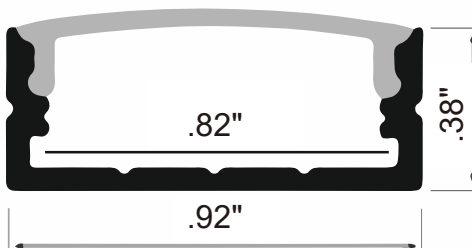

ALUME CHANNELS™

Alume 720

Alume Series 720 is our slim 1" wide aluminum channel for LED tape lights is a popular choice for those looking to create a professional, high-end lighting installation. Our 1" wide channel provides a sleek, modern look while also serving as a durable housing for the LED tape lights.

SPECIFICATION

LENGTH:	8 Ft
LENS OPTION:	Frosted
DIMENSION:	W: 1.18" Inches H: 1.18" Inches
LED TAPE FITTINGS:	4mm-20mm

DIMENSIONS

Product Model Number

Job Name / Location

Type, Quote

FEATURES

- ✓ Anodized Aluminum
- ✓ Easy snap on lens
- ✓ Heat sink for tape light
- ✓ Architectural Grade
- ✓ Diffuses and protects LED tape light

ORDERING GUIDE

EXAMPLE: ALUME-SWC-720-8FT-FR

MODEL:	ALUME	ALUME
DESIGN	SWC	SWC (Slim Wide Channel)
SERIES:	720	720
LENGTH:		8' Ft
LENS:		FR (Frosted)