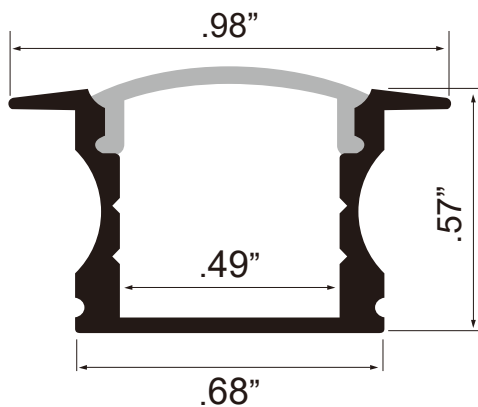

### SERIES 310

Aluminum channel series 310 the deep recessed design of this channel allows LED tape lights to be set back from the surface, creating a subtle and stylish lighting effect. The channel can be installed in a wall, ceiling, under cabinet or other surface.

## SPECIFICATION

<b>LENGTH:</b>	8 Ft
<b>LENS OPTION:</b>	Frosted
<b>DIMENSION:</b>	W: .68" Inches H: .57" Inches
<b>LED TAPE FITTINGS:</b>	4mm-12mm

## DIMENSIONS

Product Model Number

Job Name / Location

Type, Quote

## ORDERING GUIDE

EXAMPLE: ALUME-DRC-310-8FT-FR

<b>MODEL:</b>	<b>ALUME</b>	ALUME
<b>DESIGN</b>	<b>DRC</b>	WCC (Deep Recessed Channel)
<b>SERIES:</b>	<b>310</b>	310
<b>LENGTH:</b>		8' Ft
<b>LENS:</b>		FR (Frosted)