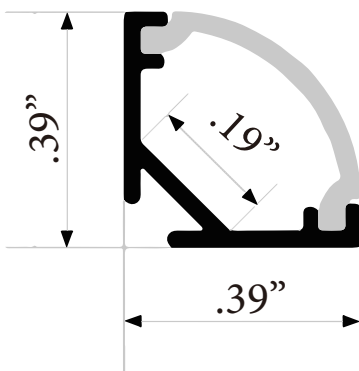

ALUME CHANNELS™

Series 510

Alume Channel Series 510 is our 10mm corner channel for LED tape light, is a small, triangle-shaped extruded aluminum housing designed to hold and protect

SPECIFICATION

LENGTH:	8 Ft
LENS OPTION:	Frosted
DIMENSION:	W: .39 Inches H: .39 Inches
LED TAPE FITTINGS:	4mm

DIMENSIONS

Product Model Number

Job Name / Location

Type, Quote

FEATURES

- ✓ Anodized Aluminum
- ✓ Easy snap on lens
- ✓ Heat sink for tape light
- ✓ Architectural Grade
- ✓ Diffuses and protects LED tape light

ORDERING GUIDE

EXAMPLE: ALUME-10CC-510-8FT-FR

MODEL:	ALUME	ALUME
DESIGN	10CC	10mm (Corner Channel)
SERIES:	510	510
LENGTH:		8' Ft
LENS:		FR (Frosted)