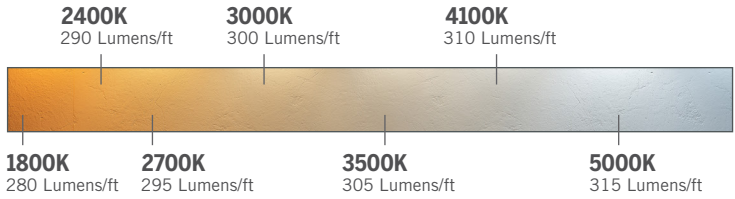

LUMEN FLEXX™
3 WATT STRIP LIGHT SAUNA RATED

The LumenFlexx Sauna IP67, engineered to withstand the most extreme environments, excels in operating at temperatures up to 105 degrees Celsius while completely enclosed within a durable silicone extrusion. This IP67 COB Strip light not only offers the perfect solution for infusing a comforting ambiance and tranquil vibes into any sauna or steam room but also ensures long-lasting durability and reliability. Additionally, it's rated for outdoor use, enduring rain, sun, wind, and dirt, further solidifying its suitability for various settings and conditions.

SPECIFICATION

COLOR TEMPERATURES:	1800K, 2400K, 2700K, 3000K, 3500K, 4100K, 5000K
INPUT POWER:	24V DC
LED LAMP LIFE:	30,000 Hours
LIGHT DISTRIBUTION:	120 degrees
DIMMABLE OPTIONS:	MLV, 0-10V, Electronic, LED
WARRANTY:	5 years
WATTAGE:	3.04 Watts/ft
LUMEN OUTPUT:	280-315 Lumen /ft 95 CRI
ORDERING LENGTH:	16' ft, Custom Factory Fabrication
MAX RUN:	(16.4 ft)
CUT FIELD LENGTHS:	(Every 1.96")

RATINGS

Product Model Number

Job Name / Location

Type, Quote

COLOR TEMPERATURE

FEATURES

Sauna IP67-Enclosed within a sealed silicone extrusion, this tape light features a matte finish, making it suitable for wet environments and capable of withstanding high temperatures. Its non-stick surface adds durability in challenging conditions.

- ✓ Outstanding Color rendering of 95+ CRI
- ✓ 0% Dark Spots
- ✓ UL Approved
- ✓ Architectural lighting
- ✓ California JA8 Title 24 approved
- ✓ 4 oz of copper in tape
- ✓ Pre-applied adhesive 3M VHB Tape light
- light for constant voltage